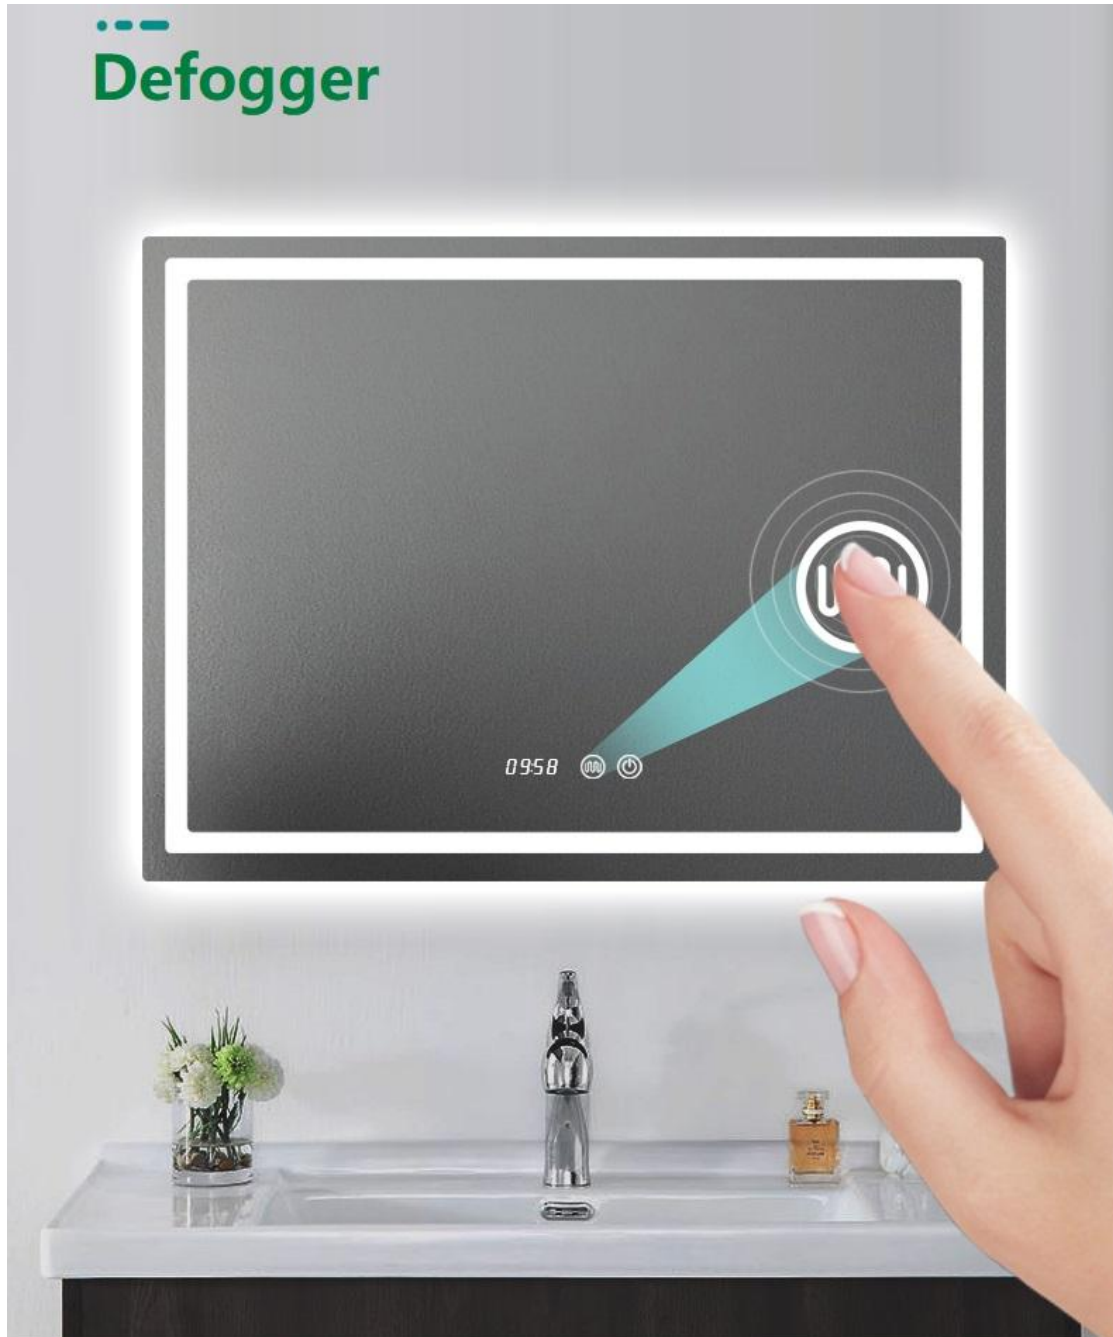

Product Feature And Application

Rectangle LED Bathroom Mirror with Acrylic Frame will highlight your bathroom decoration, increase grade and efficiency.

Our **Rectangle LED Bathroom Mirror with Acrylic Frame** using high-grade material for the frame, which has the characteristics of high luster, high hardness, strong pollution resistance and easy cleaning, and has the texture of natural marble, the hardness of granite and the luster of ceramics, but without any side effects and radiation hazards. To create a healthy and comfortable bathroom space for you.

Color Rendering

OURS
High Color Rendering

OTHERS
Ordinary Low Color Rendering

The **Rectangle LED Bathroom Mirror with Acrylic Frame** can be customized as you **NEED:**

Optional Functions:

- ❖ Dimming
- ❖ Anti-fogging sensor
- ❖ Explosion proof
- ❖ Three Color Temperature Changing
- ❖ Digital Clock, Temperature Display
- ❖ Bluetooth speakers--Enjoying Music when Bathing

1 Mirror, 3 colors(Optional) Color Memory Function

Change colors by smart touch button, memorize the color after staying in 30s.

6000K

White

4000K

Neutral

3000K

Yellow

Time or Temperature 5S Automatic Switching

09:58

22.58°

09:58  

Product Details

To build a dream bathroom with LED Lighted Mirror, **Rectangle LED Bathroom Mirror with Acrylic Frame** offer inbuilt defogger, On/Off Touch switch, with LED lights.