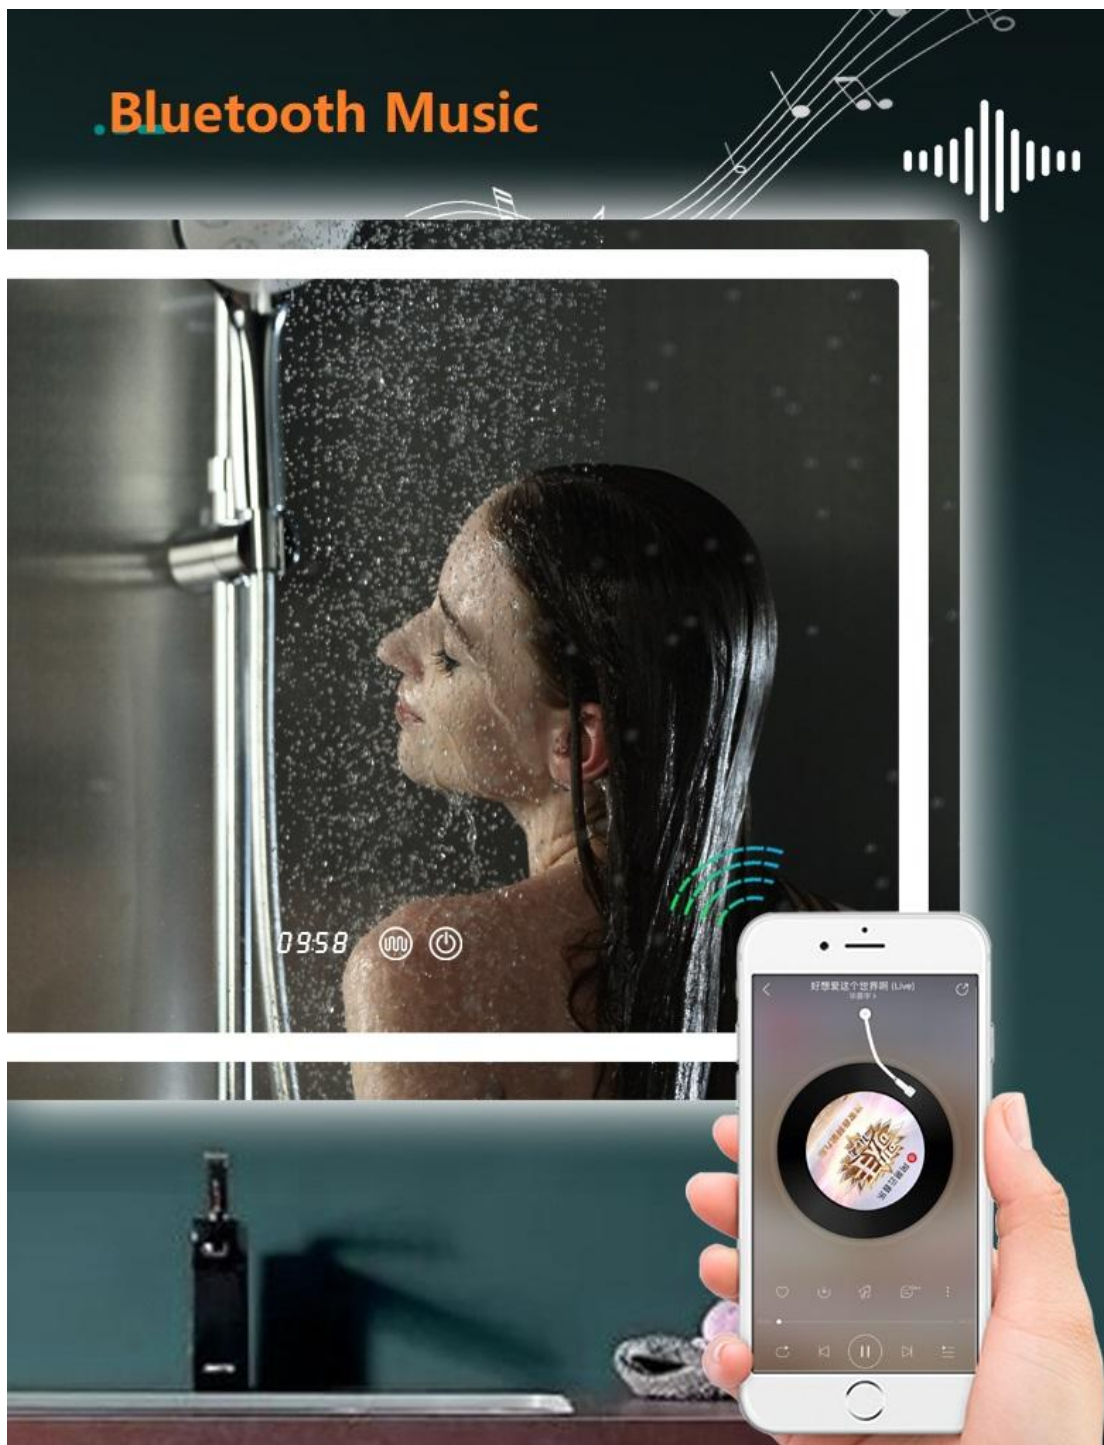

1 Mirror, 3 colors(Optional) Color Memory Function

Change colors by smart touch button, memorize the color after staying in 30s.

6000K

White

4000K

Neutral

3000K

Yellow

Time or Temperature 5S Automatic Switching

09:58

22.58°

09:58  

Product Details

To build a dream bathroom with LED Lighted Mirror, **Rectangle LED Bathroom Mirror with Acrylic Frame** offer inbuilt defogger, On/Off Touch switch, with LED lights.

Name: **Rectangle LED Bathroom Mirror with Acrylic Frame**

Size: Φ 800*600mm, Φ 900*700mm, Φ 1200*800mm, (or Customizable size)

Optional Functions: Touch switch, Defogger, Bluetooth, Time., etc.

Mirror: 5mm copper-free mirror, frameless.