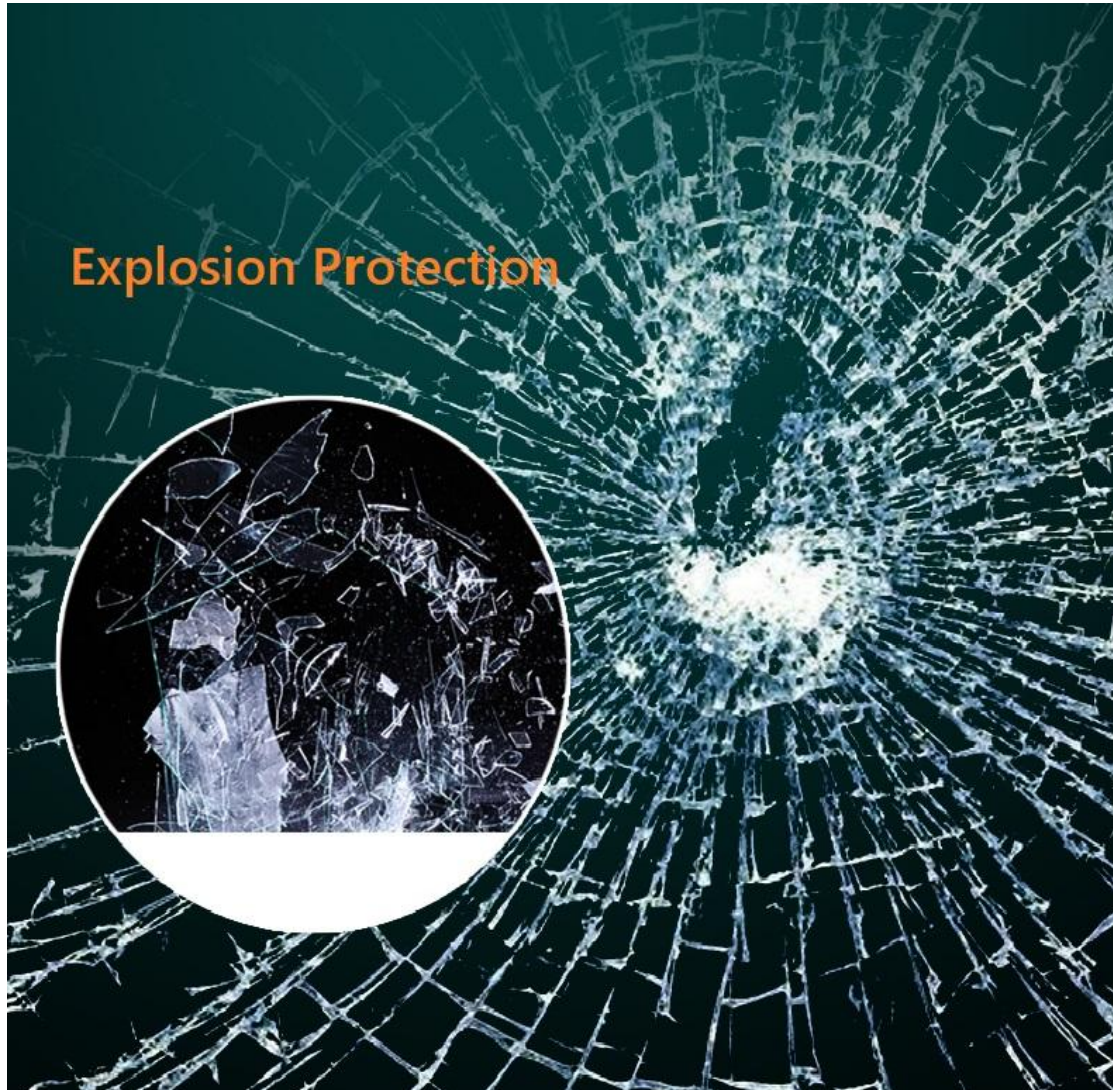

1 Mirror, 3 colors(Optional) Color Memory Function

Change colors by smart touch button, memorize the color after staying in 30s.

6000K

White

4000K

Neutral

3000K

Yellow