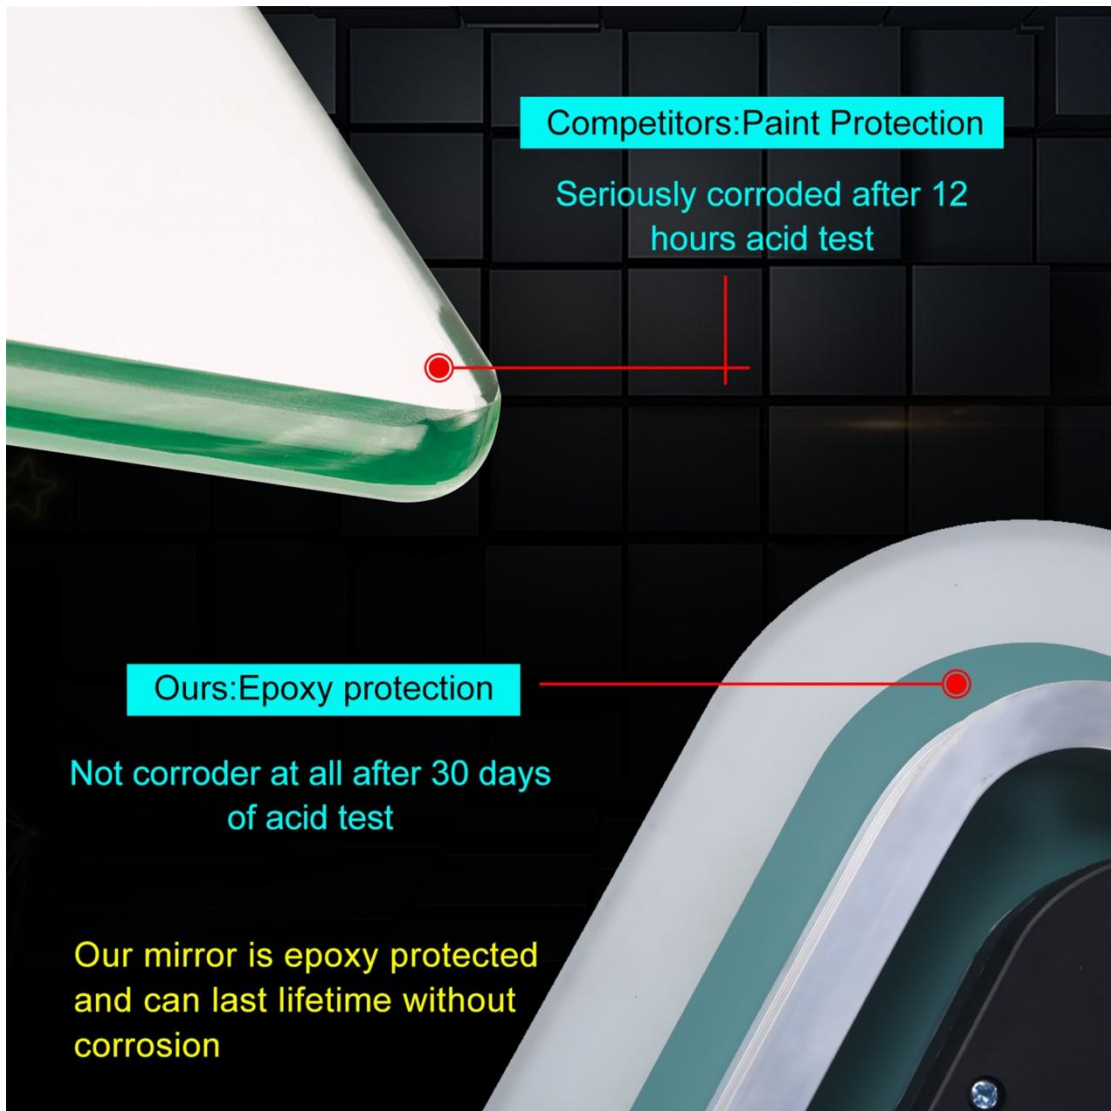

Product Parameter (Specification)

Specification

Specification	
Item No	Rectangle LED Bathroom Mirror with Acrylic Frame LYS-LEDM-F201AD
Basic Info.	Size: 800x600 Mm; Copper Free Mirror; IP44; 8mm Width LED Strip.
Input (V)	AC110-230 V
Power (W)	Max45 W
LED Strip Info.	3V/60mA/Constant DC12V/Ra≥80

Product Feature And Application

Rectangle LED Bathroom Mirror with Acrylic Frame will highlight your bathroom decoration, increase grade and efficiency.

Our **Rectangle LED Bathroom Mirror with Acrylic Frame** using high-grade material for the frame, which has the characteristics of high luster, high hardness, strong pollution resistance and easy cleaning, and has the texture of natural marble, the hardness of granite and the luster of ceramics, but without any side effects and radiation hazards. To create a healthy and comfortable bathroom space for you.

Feature:

- ❖ Touch sensor with the function of On/Off
- ❖ 5mm environmental silver mirror, copper free and lead free
- ❖ Special anti-corrosion mirror treatment
- ❖ Fingerprint-free for mirror frosted area
- ❖ Rust resistant white powder coated alu base
- ❖ High brightness and homogeneous lighting
- ❖ High output SMD 2835 LEDs, Energy saving and long life of 30000 hours
- ❖ High Color Rendering Index (CRI>80), ideal for makeup application
- ❖ Built-in electronic LED driver CE / UL certificated
- ❖ IP44 waterproof
- ❖ Easy-hanging installation, and easy for maintenance
- ❖ CE RoHS certificated
- ❖ Using high-grade material for the frame
- ❖ The size of **Rectangle LED Bathroom Mirror with Acrylic Frame** can be custom-made