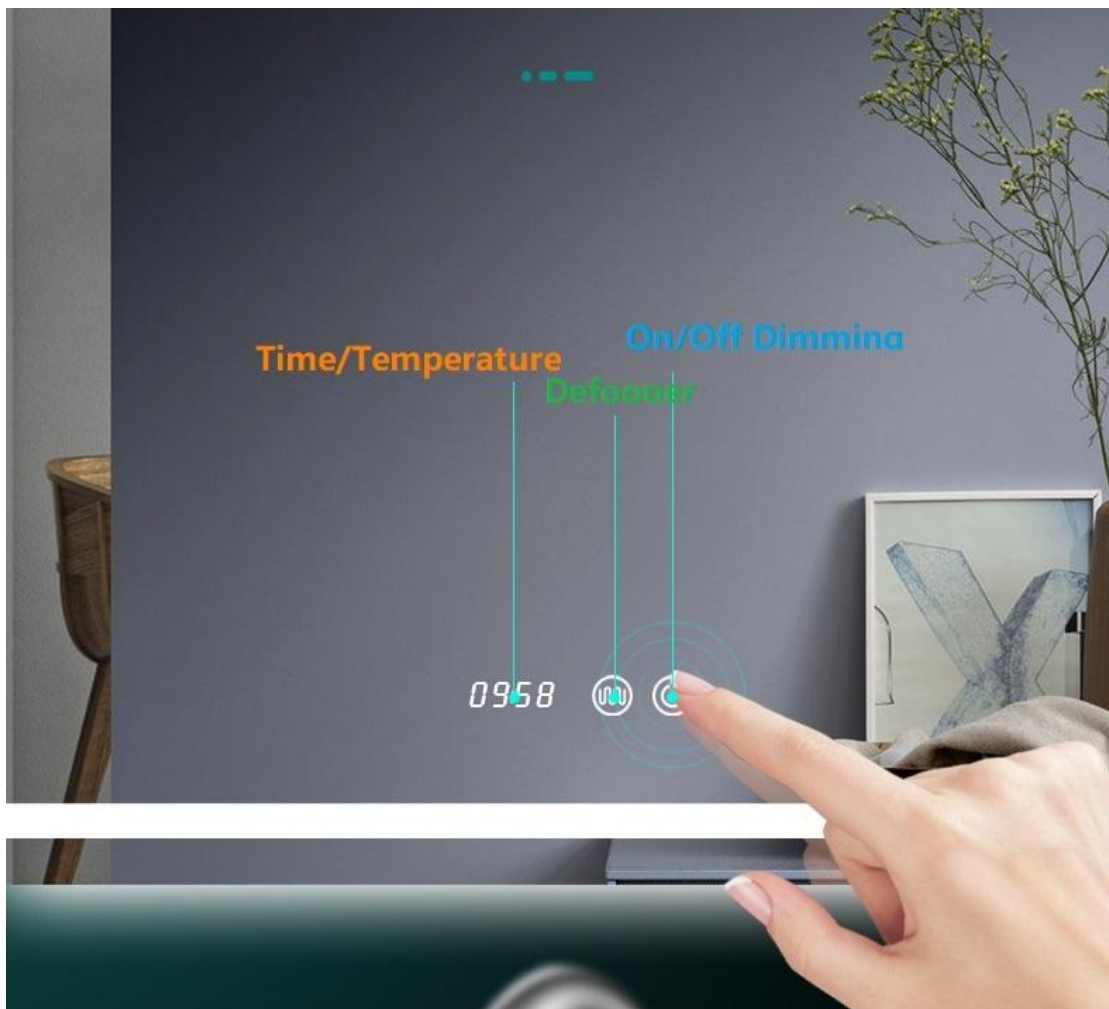

- ❖ Touch sensor with the function of On/Off
- ❖ 5mm environmental silver mirror, copper free and lead free
- ❖ Special anti-corrosion mirror treatment
- ❖ Fingerprint-free for mirror frosted area
- ❖ Rust resistant white powder coated alu base
- ❖ High brightness and homogeneous lighting
- ❖ High output SMD 2835 LEDs, Energy saving and long life of 30000 hours
- ❖ High Color Rendering Index (CRI>80), ideal for makeup application
- ❖ Built-in electronic LED driver CE / UL certificated
- ❖ IP44 waterproof
- ❖ Easy-hanging installation, and easy for maintenance
- ❖ CE RoHS certificated
- ❖ Using high-grade material for the frame
- ❖ The size of **Rectangle LED Bathroom Mirror with Acrylic Frame** can be custom-made